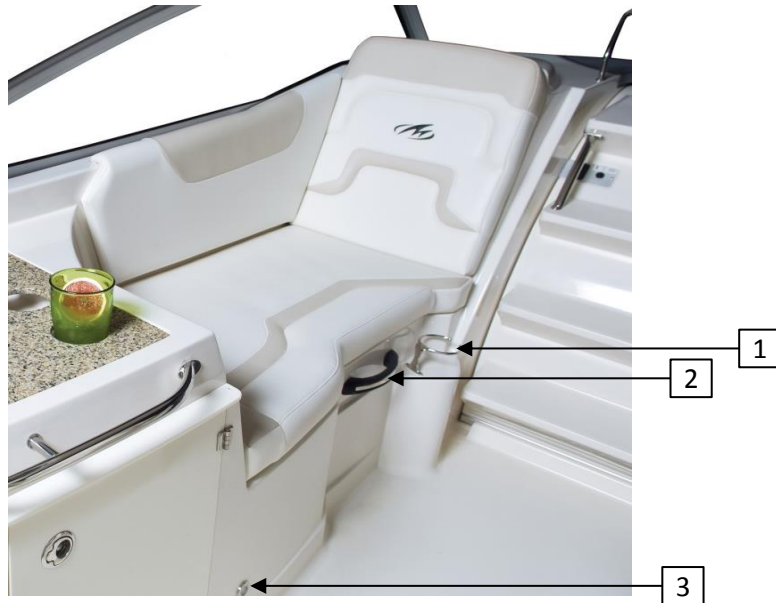

Monterey 295SY

Cockpit Midship

2015 Parts Manual

REF	PART NUMBER	DESCRIPTION	QTY	UM
1	45501034-00-HLDR	Drink Holder - SS Single Closed Ring W/Out Post	1	EA
2	85902800-00-GRAB	Grab Handle Black W/SS Insert	1	EA
3	60303488-00-LITE	Cockpit Light 2-Wire Blue/White LED	1	EA

Not Pictured

A-104154-00	Port Seat Lounge Spacer	1	EA
85143060-00-DRAN	Sink Drain Flip Chrome 90° 3/4" & 1" HB (1-1/2" Hole In Sink) (Wet Bar Drain)	1	EA
85142030-00-FITG	Tee Insert 3/4" FNPT x 3/4" HB White Nylon (Wet Bar Tub)	1	EA
85144248-00-THRU	Thru Hull White Plastic 3/4" MPT Straight (Flat Head, 1-1/8" Hole Cut) (Wet Bar Tub Drain)	1	EA
85151416-00-ELBW	Elbow 1/2" FPT X 1/2" CTS Female Swivel Type (Wet Bar Faucet)	1	EA
90102534-00-HOSE	Hose 3/4" ID Vinyl Black Reinforced (Wet Bar Tee)	5	FT
90102534-00-HOSE	Hose 3/4" ID Vinyl Black Reinforced (Wet Bar Sink to Tee)	4	FT
25189820-00-SEAD	Cockpit Inlay - Storm Gray (Cockpit Inlay Option)	1	EA
25189821-00-SEAD	Cockpit Inlay - Brown (Cockpit Inlay Option)	1	EA