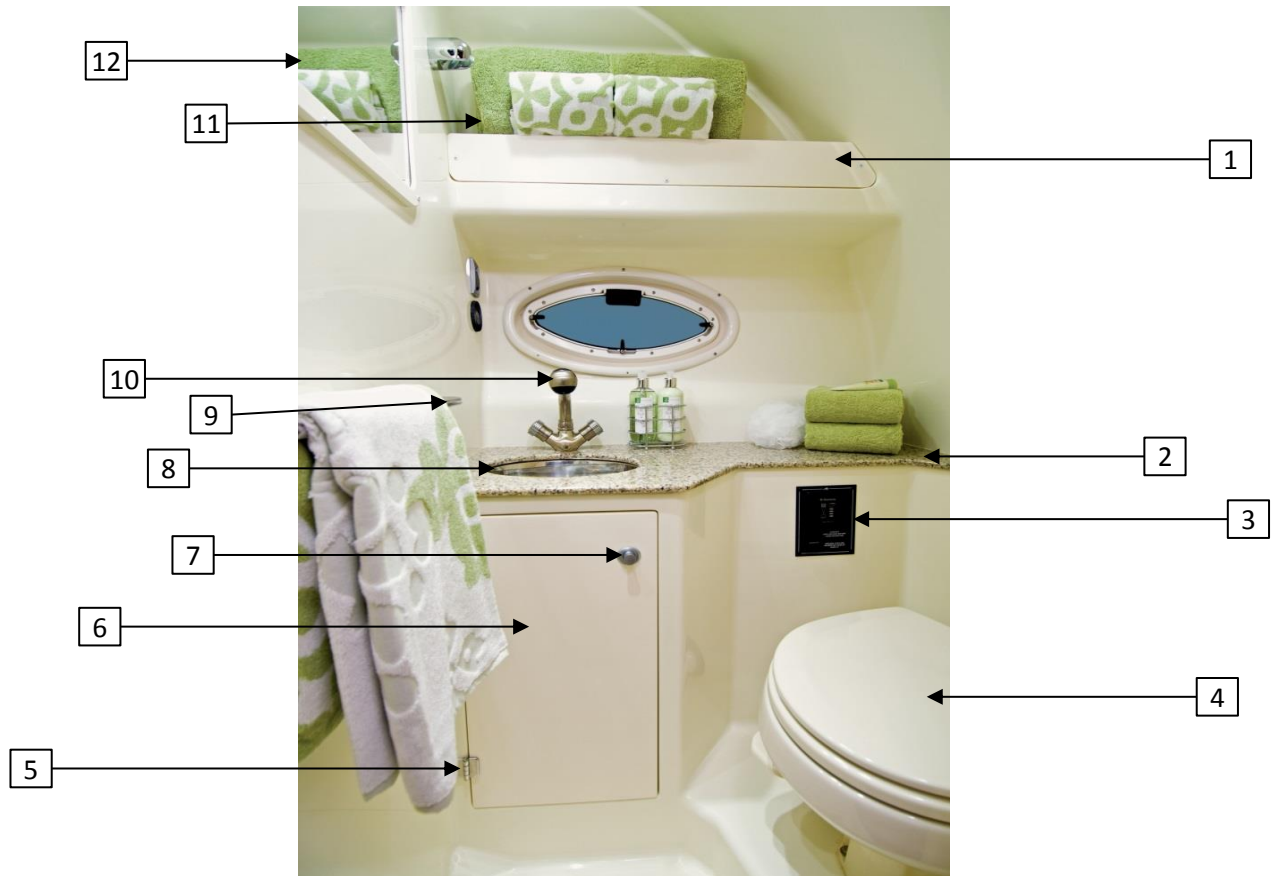

Monterey 295SY

Head

2015 Parts Manual

REF	PART NUMBER	DESCRIPTION	QTY	UM
1	A-102208-00	Head Shelf Face	1	EA
2	10104076-00-PANL	Solid Surface - Avonite Aztec Brown 1/2" x 3' x 10' (Sorrento Interior)	1	SH
2a	10104080-00-PANL	Solid Surface - Corian Whisper 1/2" X 30" X 12' (Biltmore Interior)	1	SH
2b	10104081-00-PANL	Solid Surface - Corian Bronzite 1/2" X 30" X 12' (Carlton Interior)	1	SH
3	60253882-00-PANL	Thetford Techma Blank Switch Panel	1	EA
3a	60253880-00-PANL	Switch Panel - Thetford Techma W/Macerator (Macerator Option)	1	EA
4	90626800-01-TSYS	Toilet System Easy Fit 12V Bone Low Profile W/Out Solenoid	1	EA
5	85421600-01-HNGE	Hinge - Covered Butterfly	2	EA
6	A-102207-00	Head Vanity Door	1	EA
7	85706600-00-LATC	Square Point Latch - Satin/Satin	1	EA
8	90601027-00-SINK	Sink - Oval SS Mirror Finish 10-1/2"x13-1/4" OD 5-1/4" D (No Studs)	1	EA
9	68101600-00-TBAR	Towel Bar #304SS	1	EA
10	90401044-00-FACT	Pull Out Shower Faucet - Nickel Single Handle	1	EA
11	68551000-00-TOWL	Towel Set W/ Black Monterey "M" (Monogrammed Towel Set Option)	2	ST
12	A-102496-00	Head Mirror - 1/8"	1	EA
12a	A-102361-00	Head Mirror Trim Ring	1	EA

Not Pictured

	90102534-00-HOSE	Hose 3/4" ID Vinyl Black Reinforced (Head Sink)	4	FT
	90103015-00-HOSE	Hose 1-1/2" ID Vinyl Black Reinforced (Shower Drain to Sump)	3	FT
	15206014-00-STOP	End Track Stop (Pair) (Curtain Track)	1	PR