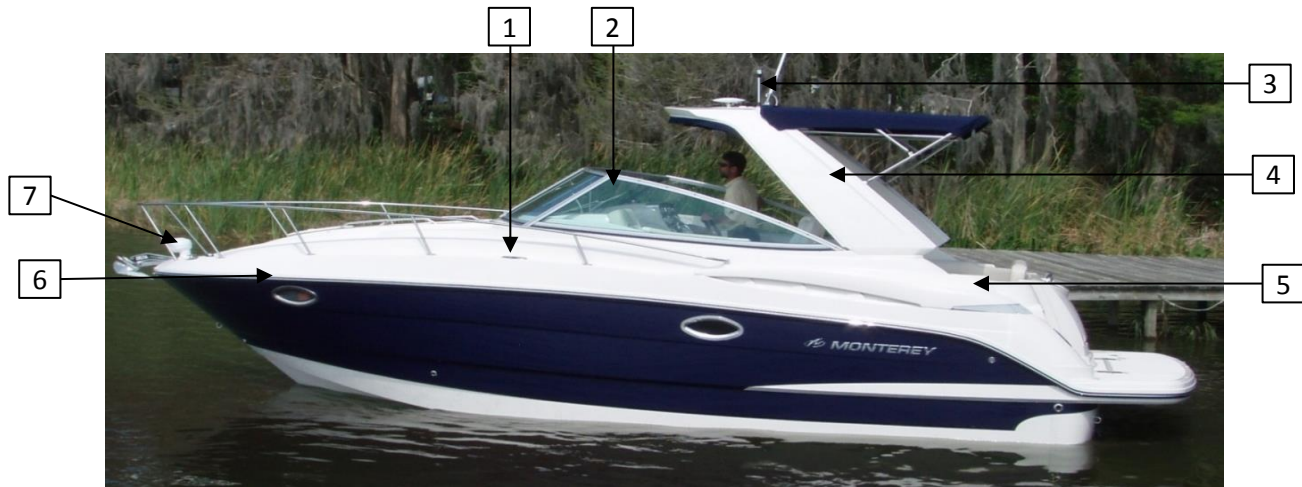

Monterey 295SY

Hull/Deck Exterior

2015 Parts Manual

REF	PART NUMBER	DESCRIPTION	QTY	UM
1	15202220-00-CLET	8" SS Pull-Up Cleat W/Monterey Logo	6	EA
1a	85143070-00-DRAN	Drain System PVC 8" (Midship Cleats)	2	EA
1b	90105012-00-HOSE	Hose Tubing 3/16" Clear (Speedo) (Midship Cleats)	20	FT
2	80103044-00-WIND	Windshield - Complete Aluminum Vista Header (4/plt) W/Link Latch	1	EA
2a	80201040-00-WIND	Windshield Support #316SS	1	ST
2b	85953900-00-MAGN	Windshield Magnet - Qubic Positive	1	EA
2c	85953600-00-CATC	Flush Catch - Steel Plate	1	EA
3	60304017-00-LITE	Masthead Light W/12" Pole Fold Down LED 3NM	1	EA
4	28302400-01-ARCH	Radar Arch W/Brow - Ice White	1	EA
4a	28302300-00-ARCH	Radar Arch W/Brow - Black	1	EA
4b	45541800-00-TRCK	Awning Track - White Vinyl 20' #9720W	40	FT
5	20201534-01-COVR	Port Vent Cover - White Dr/ABS	1	EA
6	15204212-00-INST	Preformed SS Port/Stbd Rubrail Insert	1	ST
6a	20302014-00-RAIL	Rubrail Black 3/4" - Insert Thick 20'#9679B 160'	80	FT
6b	85501600-00-INSR	Insert 16' Stainless 3/4" X .062 For Rubrail	40	FT
6c	85502000-00-INSR	Insert 20' Stainless 3/4" X .062 For Rubrail	20	FT
7	60304520-00-LITE	Spotlight - White 2-Bulb Rectangle ACR (Remote Spotlight Option)	1	EA
7a	60105810-00-SWIT	Switch - Remote Spotlight (Remote Spotlight Option)	1	EA
7b	60507424-00-HARN	Harness - Spotlight Ext 20' (Remote Spotlight Option)	1	EA