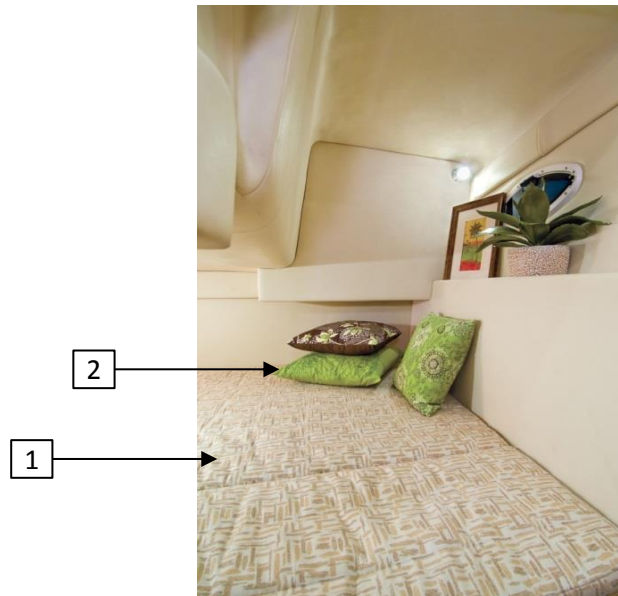

REF	PART NUMBER	DESCRIPTION	QTY	UM
Aft Cabin (Specify Color)				
1	280-15S-80	Mid-Berth Mattress	1	EA
2	280-15S-88A	Aft Pillows	1	ST
Not Pictured				
	280-15S-99	Curains	1	ST