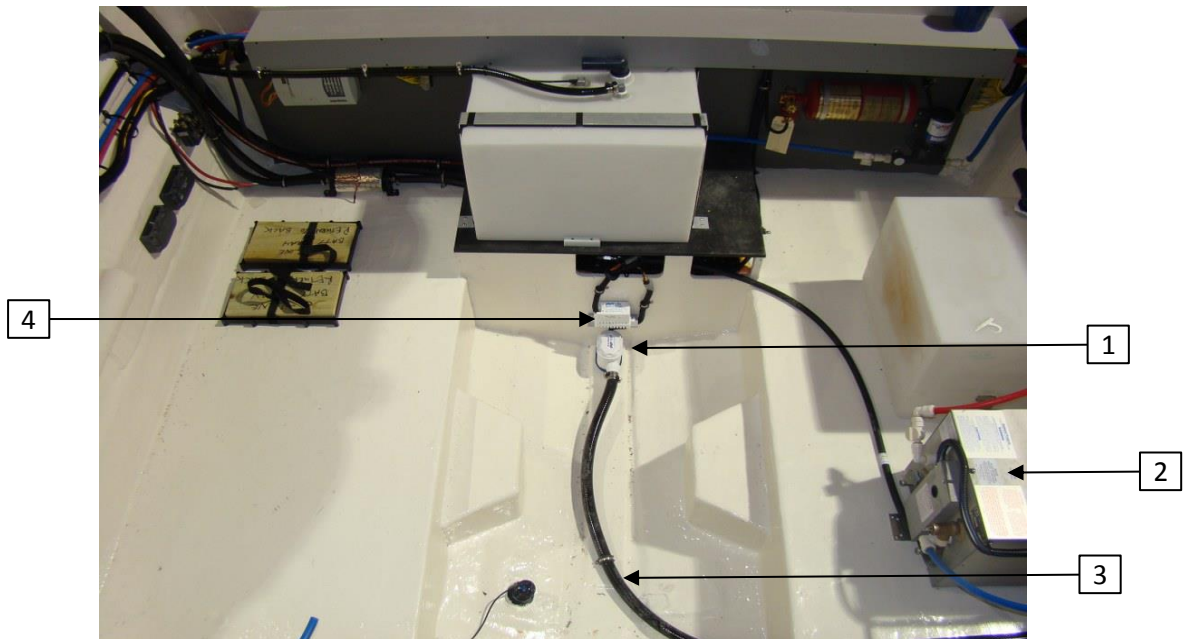

REF	PART NUMBER	DESCRIPTION	QTY	UM
1	90501014-00-PUMP	Bilge Pump Term W/3 Pin Deut Conn 1100GPH (Aft Bilge)	1	EA
2	70251510-00-WTRH	Water Heater - 110V 6 Gal F-600	1	EA
2a	70252010-00-WTRH	Water Heater - 220V 6 Gal F-650 (Overseas)	1	EA
2b	60104542-00-CONN	Romex Connector 1/2"	1	EA
3	90103011-00-HOSE	Hose 1-1/8" ID Vinyl Black Reinforced (Aft Bilge)	11	FT
4	60106454-00-SWIT	Float Switch W/Deutsch Conn (High Water Alarm)	1	EA
4a	85587024-00-BRKT	Angle Bracket - Gray PVC 2" X 2" X 6"	1	EA

Not Pictured

	60101018-00-BLWR	Blower Terminated 4" In-Line W/2 Pin Deut	2	EA
	60104030-00-WIRE	Jumper Cable 10ga 3ft	1	EA
	60106466-00-SWIT	Hatch Lockout Switch	1	EA
	60108074-00-ISLT	Galvanic Isolator - 30a Guest Fail Safe	1	EA
	60253490-03-PANL	Battery Switch Panel	1	EA
	60303483-00-LITE	LED Light 4 White/Chrome Housing Term'd	1	EA
	90104004-00-HOSE	Hose Blower Vent 4" (Engine Ventilation)	2 @ 4	FT
	90104004-00-HOSE	Hose Blower Vent 4" (Engine Ventilation)	2 @ 6	FT