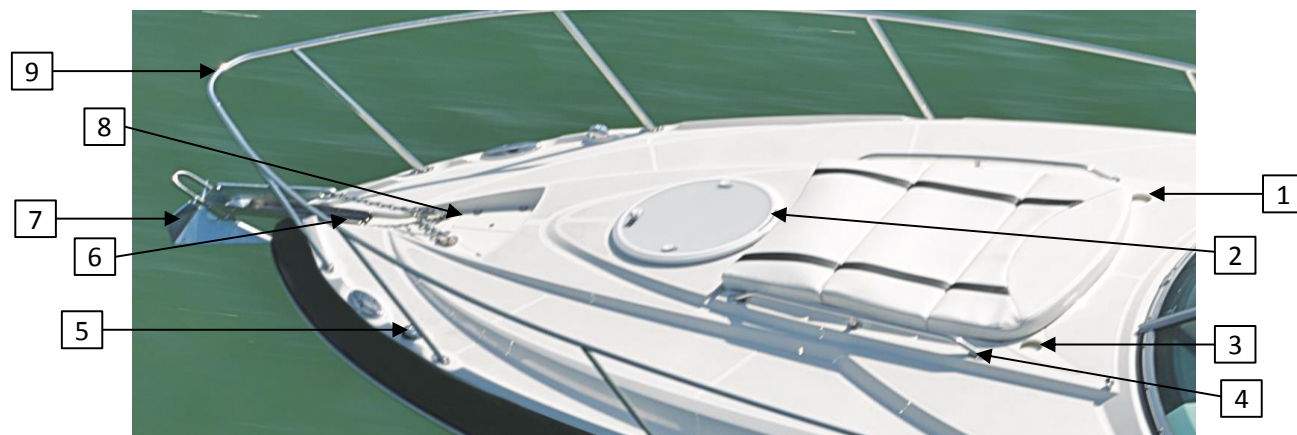

Monterey 295SY

Deck Bow

2015 Parts Manual

REF	PART NUMBER	DESCRIPTION	QTY	UM
1	A-102271-00	Starboard Sunpad Drink Holder	1	EA
2	45202216-01-HTCH	Round Hatch - 20" White Plastic Base	1	EA
2a	25602200-00-SCRN	Round Hatch - Screen W/Trim & Swivel Catches (21.2" Diameter)	1	EA
2b	45553628-00-TRIM	Round Hatch Trim - 20" W/2-7/8" Deep Swivel Catch	1	EA
3	A-102270-00	Port Sunpad Drink Holder	1	EA
4	15203879-00-RAIL	Sunpad Forward Rail #316SS	1	PR
5	60304032-00-LITE	2NM LED Split Nav Horiz Mount Light SS	1	EA
6	A-102423-00	Anchor Chain Plate	1	EA
7	62421210-00-AROL	Anchor Bow Roller	1	EA
7a	62421417-00-ALYD	Anchor Lanyard W/7mm Spring Clip	1	EA
8	A-102272-00	Anchor Locker Lid	1	EA
8a	85409024-00-HNGE	Hinge - 1.625"x1.1875" (B/Down) (Anchor Lid Hinges)	2	EA
8b	15202006-00-CLET	6" SS Fixed Bolt-Down Cleat	1	EA
8c	90151018-00-PIPE	BC Deck Hawse Pipe Chrome/Brass	1	EA
9	15203058-00-RAIL	Bow Rail #316SS (7/8" Tubing)	1	EA

Not Pictured

	60401200-00-HORN	Horn Dual Cr W/SS Cover	1	EA
	60508020-00-HARN	Harness - Anchor Locker	1	EA
	20302010-00-RAIL	Sunpad White Vinyl Track W/Flange 20' #9207W	3	FT
	62421824-00-WKIT	Windlass Kit DP2E 600 W/1/4" (7mm) Gypsy 12V (Anchor Windlass Option - Domestic)	1	KT
	62421826-00-WKIT	Windlass Kit DP2E 600 W/8mm Gypsy 12V (Anchor Windlass Option - Overseas)	1	KT
	62421811-00-SWIT	Foot Switch - Windlass (Anchor Windlass Option)	1	PR
	62421813-00-RELY	Relay - Windlass (Anchor Windlass Option)	1	EA
	62404000-00-ANCR	Anchor 14#/6kg Galvanized (Anchor Windlass Option)	1	EA
	62404400-00-ANCR	Plow Anchor 14#/6kg SS (SS Anchor Option)	1	EA
	62421434-00-AROD	Anchor Rode Combo Domestic 30' 1/4" (7mm) (Anchor Windlass Option - Domestic)	1	EA
	62421436-00-AROD	Anchor Rode Combo Overseas 30' 8mm (Anchor Windlass Option - Overseas)	1	EA
	60102634-00-BRKR	Breaker 50a Panel Mount 285 Series Bussman (Anchor Windlass Option)	1	EA
	60104818-00-POST	Cover Red For 3/8" Power Post (Anchor Windlass Option)	2	EA
	60104822-00-POST	Post Power Small Dual 3/8" Elec Stud W/Out Cap (Anchor Windlass Option)	1	EA
	A-60604026	Windlass Cable Set (Anchor Windlass Option)	1	EA