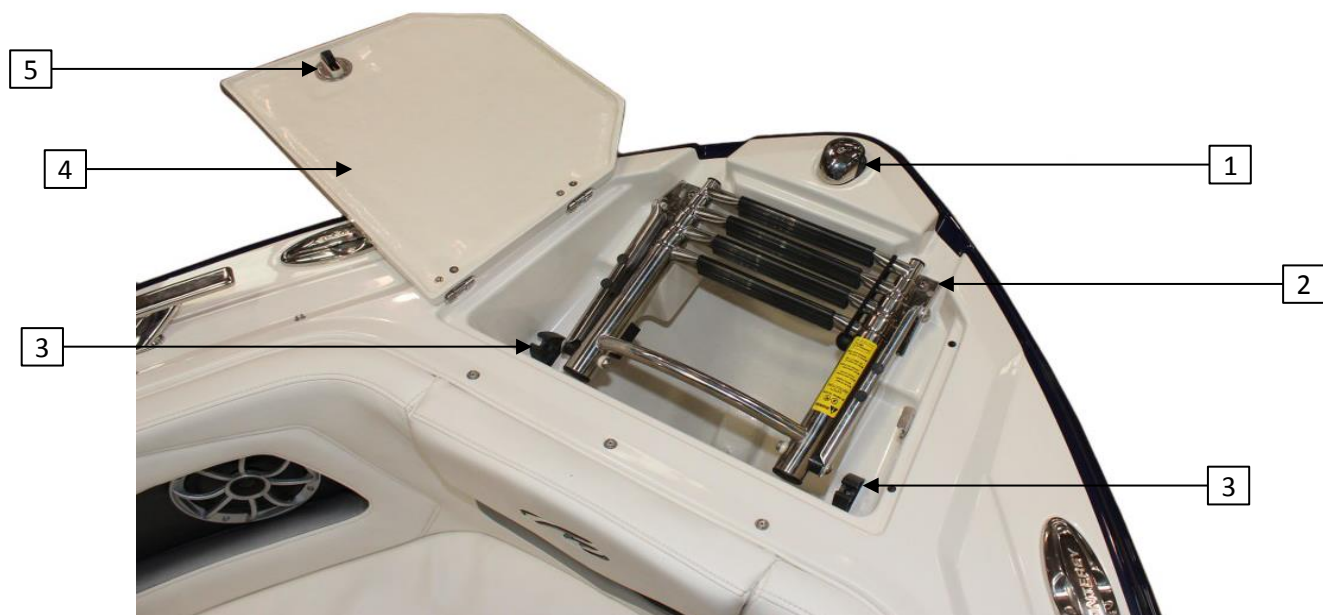

REF	PART NUMBER	DESCRIPTION	QTY	UM
1	60304030-00-LITE	LITE BOW LED SS BICOLOR 2NM	1	EA
2	15201034-00-LADR	LADDER 4-RUNG HINGED LOCKING BOW TELESCP (SS Package Option)	1	EA
3	85131000-01-CLIP	CLIP POLE 0.69"ID BLACK RUBBER	2	EA
4	A13-28203064	FG HATCH ANCHOR LKR MK/ML	1	EA
5	85708400-00-LATC	LATCH GRAND SLAM SQUARE 1-3/4"	1	EA
5a	45342000-01-KEPR	KEEPER LARGE GEMINI 1-3/8"	1	EA