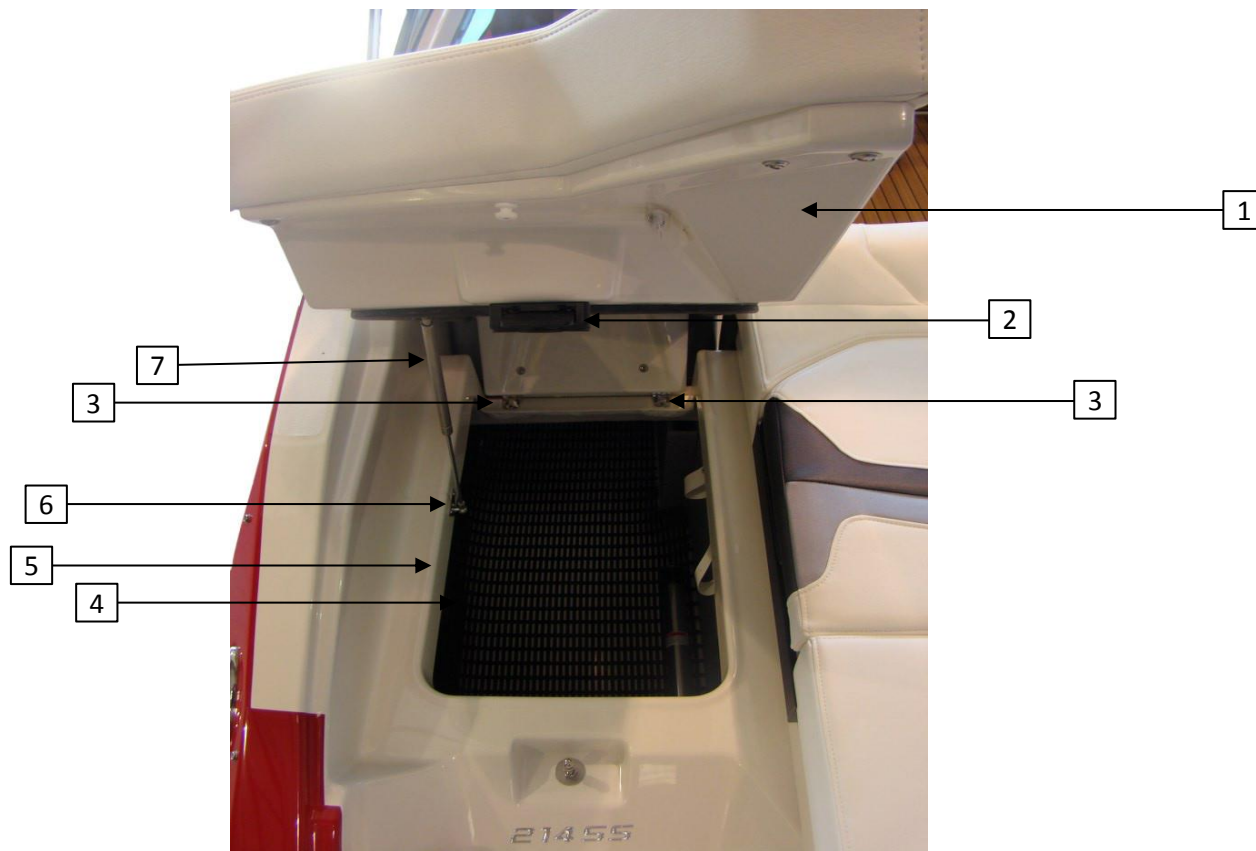

MONTEREY 234SS

DECK AFT

2013 PARTS MANUAL

REF	PART NUMBER	DESCRIPTION	QTY	UM
1	A13-28207034	FG HATCH TRANSOM SKI STORAGE MK	1	EA
1a	25421800-00-SEAL	GASKET .187X.250 T-SLOTWHTDRWY(5000'/BX)	7	FT
2	85701000-00-LATC	LATCH AFT LID BLACK W/PIN 2-3/4"	1	EA
3	85409020-00-HNGE	HINGE 2.875" X 1.5" 3-HOLE	2	EA
4	45601002-00-SMAT	MAT AFT SKI LOCKER PORT STORAGE MK	1	EA
5	20104004-00-TRIM	TRIM EDGE FLEXIBLE WHITE 5/8" X 1/4"	12	FT
6	85586038-00-BRKT	BRACKET SS FLAT 3-HOLE F/10MM GAS SPRG (Top and Bottom)	2	EA
7	85800500-00-SPRG	SPRING GAS S/S 60# EXT17.2" W/EFSS-10H	1	EA