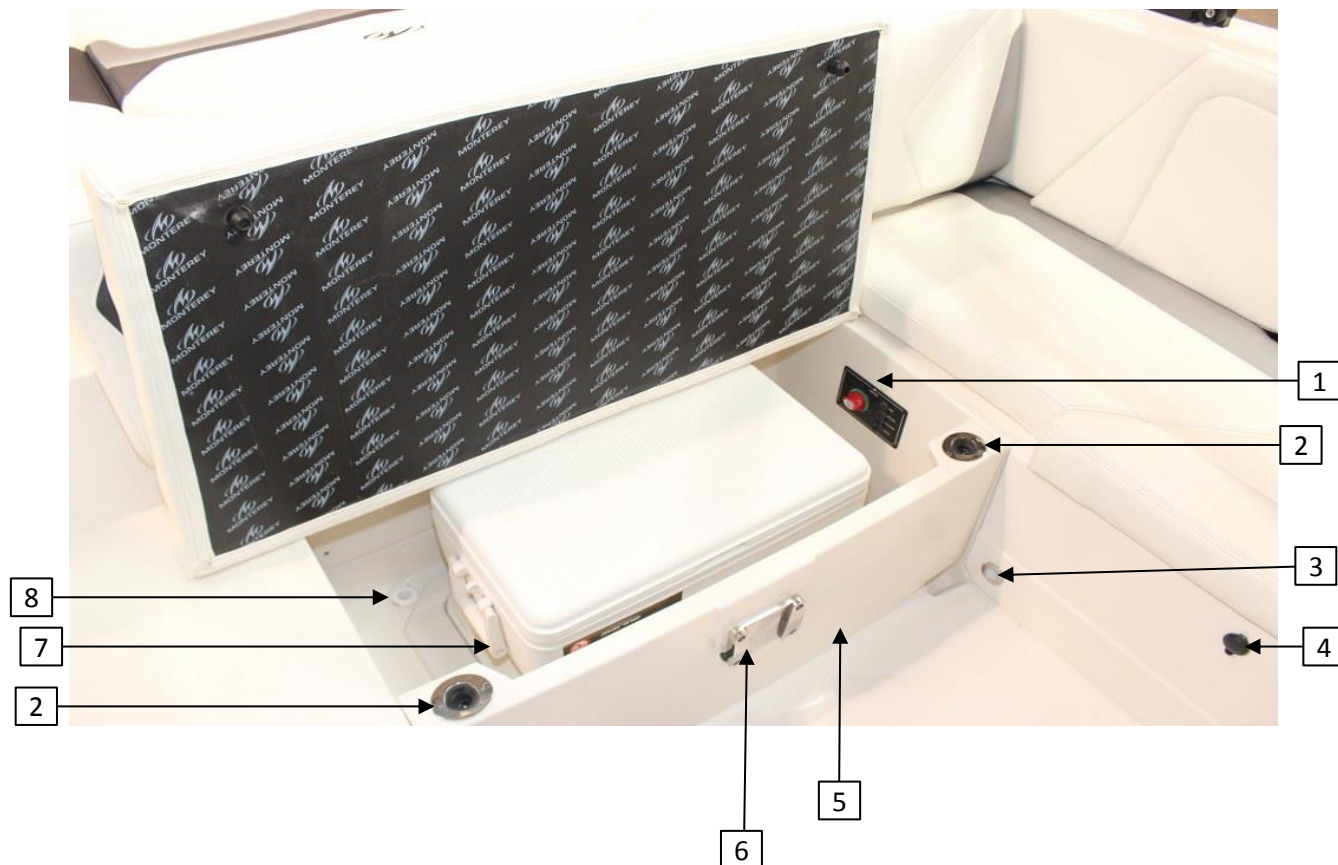

MONTEREY 234SS

DECK AFT

2013 PARTS MANUAL

REF	PART NUMBER	DESCRIPTION	QTY	UM
1	60253400-01-PANL	PANEL BATTERY SWTCH ON/OFF SB SE-134B	1	EA
1a	60253402-01-PANL	PANEL BATRY SWTCH 1-2-BOTH SB SE-135B (Dual Battery Option)	1	EA
2	85583028-01-BRKT	BRACKET UPHOLSTERY W/PLUNGER	4	EA
3	60303488-00-LITE	LITE CCKPT 2-WIRE BLU/WHT LED (200/CS)	3	EA
4	60106312-00-OLET	RECEPTACLE HOT PLUG 12 VOLT	1	EA
5	A13-28209624	FG SKIRT AFT SEAT MK/ML	1	EA
6	85821016-00-MONT	MOUNT SIDE TABLE HDW LOCKBLOCKASSY 5"X4" (Cockpit Table Option)	1	EA
7	68601200-00-ICEC	ICE CHEST 48 QT MARINE (AIM)	1	EA
7a	85581000-00-BRKT	BRACKET ICE CHEST T-H MOUNTING KIT	1	ST
8	85144232-00-THRU	THRU HULL WHT PLASTIC 1-1/8" STRT220 (Aft Seat Cooler Drain)	2	EA

Not Pictured

	68470000-00-STRP	STRAP DOCK LINE (50)	2	EA
	45923300-01-TABL	TABLE ROUND COCKPIT REY WHITE .125 THICK (Cockpit Table Option)	1	EA
	85821014-00-MONT	BASE SURF MNT BLK 7"D X2-1/4" DIA (Cockpit Table Option)	1	EA
	85821016-00-MONT	MOUNT SIDE TABLE HDW LOCKBLOCKASSY 5"X4" (Cockpit Table Option - Bow)	1	EA
	85584810-00-BRKT	BRACKET STORAGE MOUNTING (PAIR) (Cockpit Table Option)	1	PR
	85823028-00-POST	POST TABLE BENT 2-1/4"DIA TAPERED (Cockpit Table Option)	1	EA