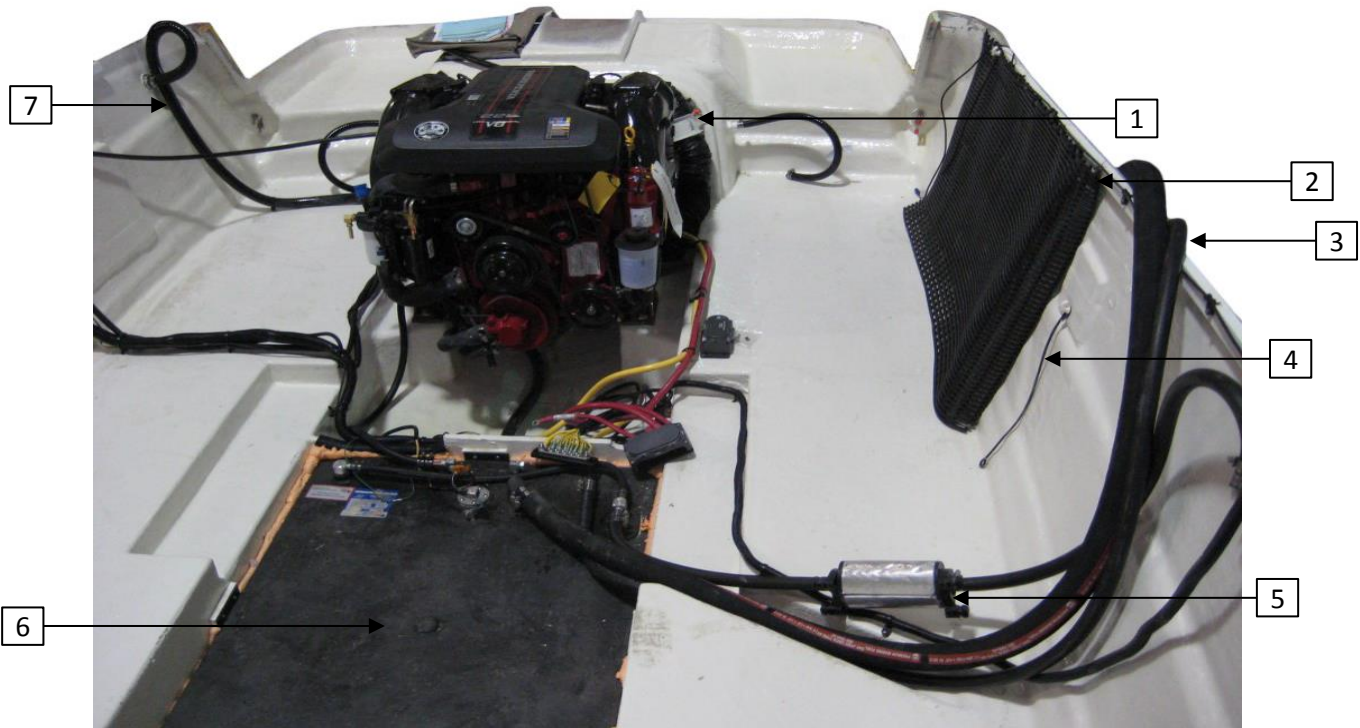

MONTEREY 234SS

ENGINE ROOM

2013 PARTS MANUAL

REF	PART NUMBER	DESCRIPTION	QTY	UM
1	60101018-00-BLWR	BLOWER TERMINATED 4" INLINE W/2PIN DEUT	1	EA
1a	90104004-00-HOSE	HOSE BLOWER VENT 4" 50'/BX (Bilge to Blower)	3	FT
1b	90104004-00-HOSE	HOSE BLOWER VENT 4" 50'/BX (Blower to Vent)	3	FT
2	45601001-00-SMAT	MAT AFT SKI LOCKER HULL SIDE MK	1	EA
3	90104010-00-HOSE	HOSE FUEL VENT 5/8" USCG TYPE A2 250'/RL (Fuel Vent)	8	FT
3a	90106010-00-HOSE	HOSE FUEL FILL 1-1/2" USCG TYP A2 50'/RL (Fuel Fill)	8	FT
4	85621800-00-HOOK	HOOK BLACK FOR LS NETS (Each Side - Cord Listed in Upholstery Section)	2	EA
5	75282400-00-CCAN	CANISTER CARBON 0.5L (Domestic)	1	EA
6	65102056-00-FTNK	FUEL TANK (300017) 50GAL MK ALUM EPA (Domestic)	1	EA
6a	85142254-00-VALV	VALVE FUEL SURGE (Domestic)	1	EA
6b	85142256-00-VALV	VALVE INLET CONTROL (Domestic)	1	EA
6c	90104010-00-HOSE	HOSE FUEL VENT 5/8" USCG TYPE A2 250'/RL (Domestic)	7	FT
6d	65102046-00-FTNK	FUEL TANK (68667) 51GAL MK ALM NONEPA (Canada, Latin America, & Overseas)	1	EA
6e	90106018-00-HOSE	HOSE FUEL FEED 3/8" CARB 15 250'/RL (Fuel Feed)	4	FT
6f	65402012-00-RUBR	RUBBER TANK NEO 3/8" T X 2" W X 50' L (Beneath Tank)	17	LF
7	90103011-00-HOSE	HOSE 1-1/8" ID VINYL BLK REINFRCD 100'/RL (Bilge Pump to Thru Hull)	9	FT

Not Pictured

	90102534-00-HOSE	HOSE 3/4" ID VINYL BLK REINFRCD (100'/RL)	2	FT
	90102534-00-HOSE	HOSE 3/4" ID VINYL BLK REINFRCD (100'/RL)	2	FT