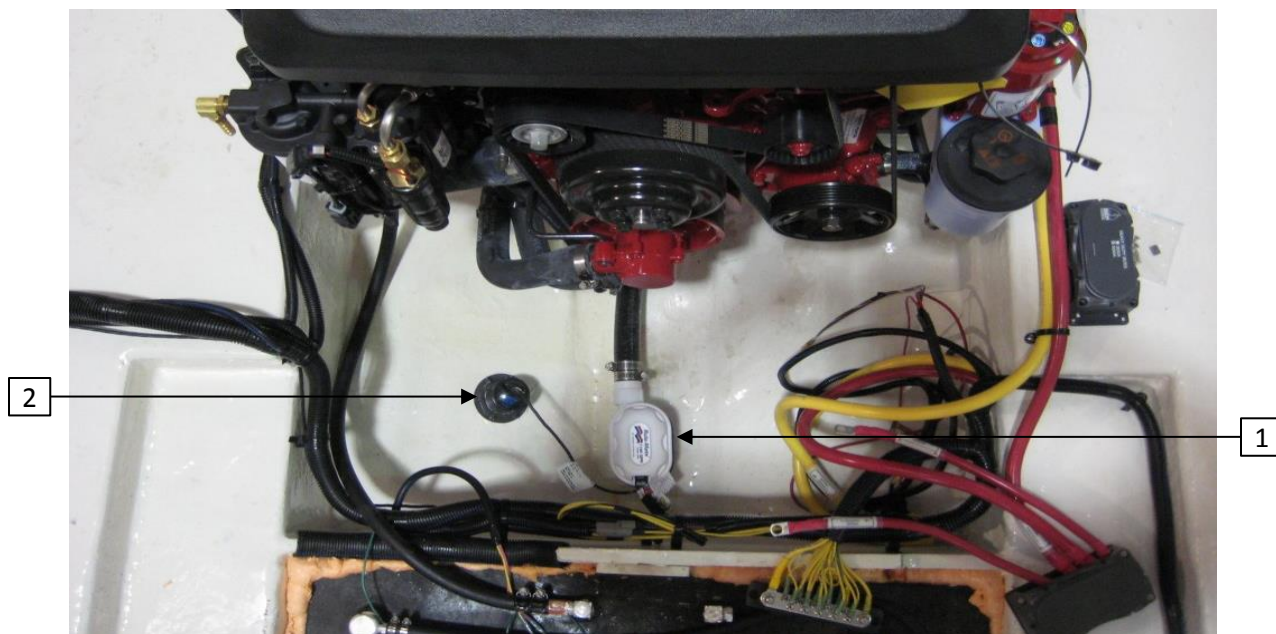

REF	PART NUMBER	DESCRIPTION	QTY	UM
1	90501014-00-PUMP	PUMP BILGE TERM W/3PIN DEUTCONN 1100GPH	1	EA
2	60102022-00-TRAN	TRANSDUCER LIN DEPTH (Convenience Package Option)	1	EA

Not Pictured

90102534-00-HOSE	HOSE 3/4"ID VINYL BLK REINFRCD (100'/RL) (Front Cooler Drain)	4	FT
A13-28204510	FG CLOSEOUT BILGE MK/ML	1	EA
85144216-00-THRU	THRU HULL WHT PLASTIC 3/4" 90-DEG	6	EA
20601200-00-BAGS	BAG LG FOR CRUISER MANUALS	1	EA
20202810-00-HLDR	HOLDER BATTERY FOR TYPE 24 (2 W/Dual Battery Option)	1	EA
60103004-00-BOOT	BOOT 4-1/2" CABLE BLACK	1	EA
60103022-00-BOOT	BOOT BLACK 2/0 FOR MARINE BATTERY (2 W/Dual Battery Option)	1	EA
60103020-00-BOOT	BOOT RED 2/0 FOR MARINE BATTERY (2 W/Dual Battery Option)	1	EA
60104815-00-BUSS	BUSS GROUND/STUD JUNCTION COMBINATION	1	EA
60104816-00-BUSS	BUSS BAR 703-500A/B H/D W/CVR 2 PARTS (Dual Battery Option)	1	EA
60106893-00-JBOX	JUNCTION STUD BOX 704-4S/B (Dual Battery Option)	1	EA
60504040-02-HARN	HARNESS HULL SPORTBOAT SE-133D	1	EA
60507428-00-HARN	HARNESS COCKPIT LIGHTS ML/MK SE-201	1	EA
62102044-00-FIRE	FIRE EXT. 100 CU.FT INTERNATIONAL (Fire Ext Option/Std Overseas)	1	EA