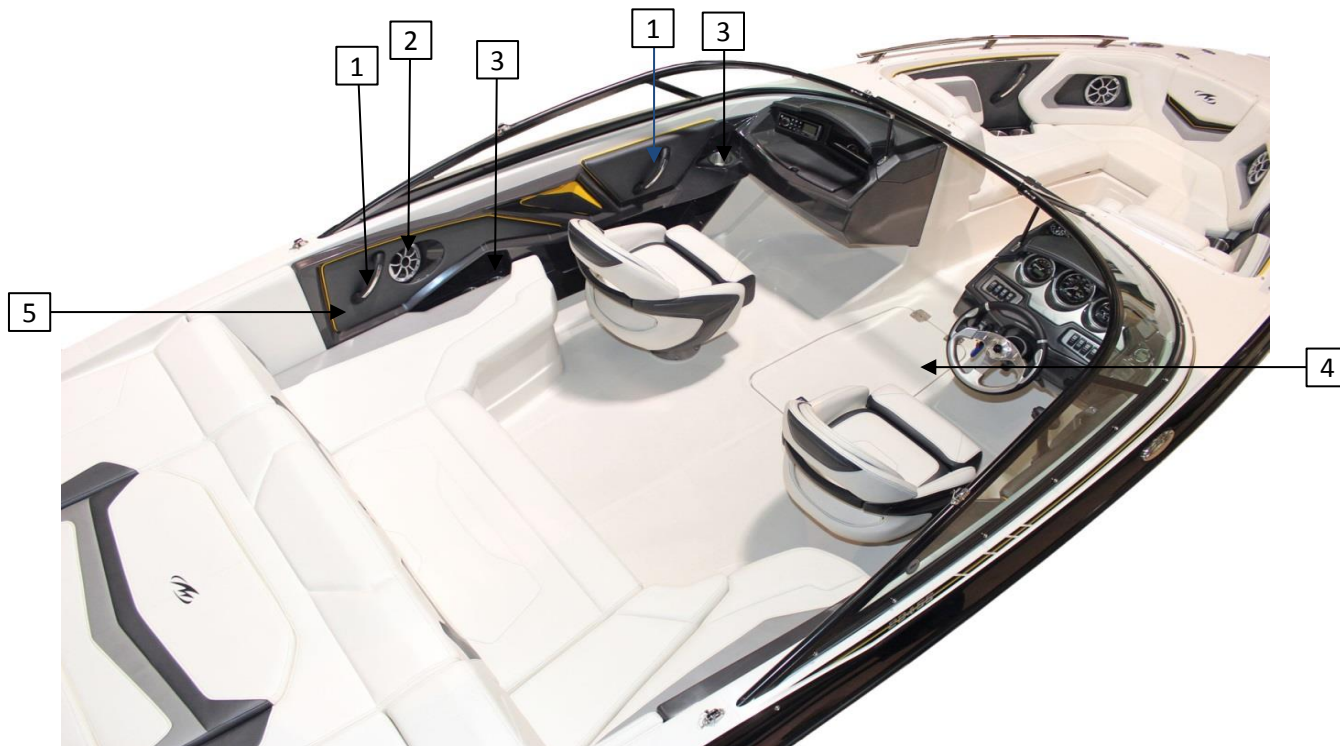

MONTEREY 234SS

DECK MIDSHIP

2013 PARTS MANUAL

REF	PART NUMBER	DESCRIPTION	QTY	UM
1	85902800-00-GRAB	GRAB HANDLE BLACK WITH S/S INSERT	2	EA
2	60202054-00-SPKR	SPEAKER 6.5" MSX60RV JENSEN	1	EA
2a	60202046-00-SPKR	SPEAKER WETSOUNDS 6.5" COAX SLVGRLBLK-CN (Speaker Upgrade Option)	0.5	PR
3	45501012-00-HLDR	HOLDER DRINK S/S 3" RECESSED W/DRAIN	3	EA
4	A13-28207032	FG HATCH FLOOR STORAGE CK/MK/ML	1	EA
4a	45601005-00-SMAT	MAT COCKPIT SKI LOCKER MK/ML	1	EA
4b	85708600-00-LATC	LATCH GRAND COMPRESSION SQUARE 2" W/LOCK	1	EA
4c	85409034-00-HNGE	HINGE 3" X 3" ENGINE HATCH B/DOWN	2	EA
4d	85800300-00-SPRG	SPRING GAS S/S 50# EXT20" W/EFSS-10H	1	EA
4e	85586032-00-BRKT	BRACKET SS 90DEG 3-HOLE F/10MM GAS SPRG (Top)	1	EA
4f	85586038-00-BRKT	BRACKET SS FLAT 3-HOLE F/10MM GAS SPRG (Bottom)	1	EA
4g	85144216-00-THRU	THRU HULL WHT PLASTIC 3/4" 90-DEG (Ski Locker Lip Drain)	2	EA
5	A13-28206884	FG SIDE PANEL PORT MK/ML	1	EA
5a	20104082-00-TRIM	TRIM BLACK RUBBER #X-1003 (500'/RL) (Side Panels)	19	FT
5b	60303488-00-LITE	LITE CCKPT 2-WIRE BLU/WHT LED (200/CS)	2	EA

Not Pictured

	25189840-00-SEAD	SEADEK GREY TEAK COCKPIT INLAY 234SS (Cockpit Inlay Option)	1	KT
	25189860-00-SEAD	SEADEK GREY TEAK CKPT INLY W/PORTSEAT MK (Cockpit Inlay W/Port Lounge)	1	KT
	25189841-00-SEAD	SEADEK BROWN TEAK COCKPIT INLAY 234SS (Cockpit Inlay Option)	1	KT
	25189861-00-SEAD	SEADEK BROWNTEAK CKPT INLY W/PORTSEAT MK (Cockpit Inlay W/Port Lounge)	1	KT