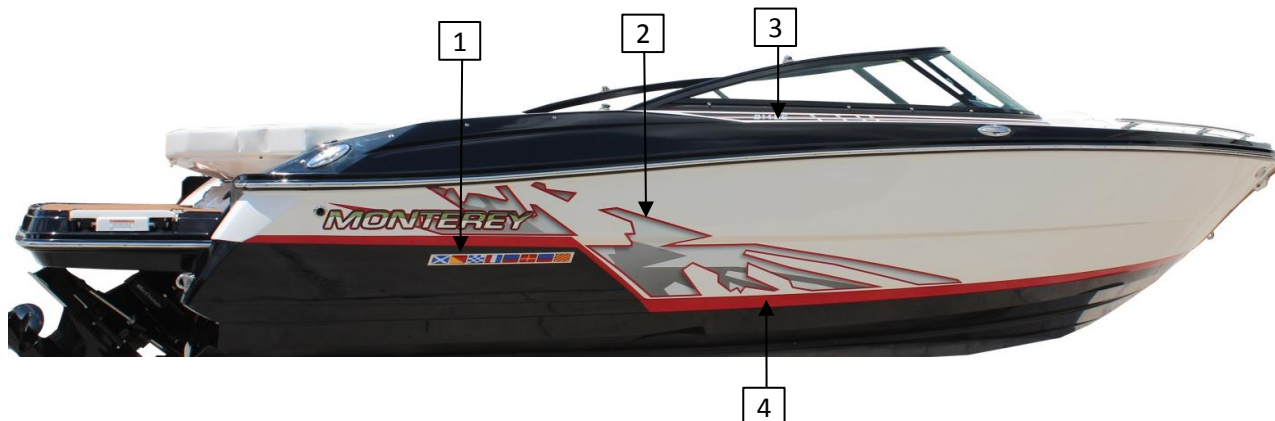

MONTEREY 234SS

GRAPHICS, LABELS

2013 PARTS MANUAL

REF	PART NUMBER	DESCRIPTION	QTY	UM
1	95105066-00-GRAP	GRAPHIC CRYSTAL CAP SIGNAL FLAG	2	EA
2	95105079-00-GRAP	GRAPHIC SET UPPER XPKG RED BRDR CLAW (X Package W/Red Accent)	1	ST
2a	95105074-00-GRAP	GRAPHIC SET UPPER XPKGORANGEBRDRML/MK (X Package W/Orange Accent)	1	ST
3	95105071-00-GRAP	GRAPHIC DECK STRIPE KIT RED ML/MK (X Package W/Red Accent)	1	ST
3a	95105072-00-GRAP	GRAPHIC DECK STRIPE KIT ORANGE ML/MK (X Package W/Orange Accent)	1	ST
4	95105078-00-GRAP	GRAPHIC SET LOWER XPKG RED BRDR CLAW (X Package W/Red Accent)	1	ST
4a	95105073-00-GRAP	GRAPHIC SET LOWER XPKGORANGEBRDRML/MK (X Package W/Orange Accent)	1	ST

Not Pictured

	95104014-00-LOGO	LOGO WWW.MONTEREYBOATS.COM ON COVER	2	EA
	95202044-00-LABL	LABEL WARNING TRANSOM CARBON MONOXIDE	1	EA
	95202048-00-LABL	LABEL WARNING LEAKING FUEL (REV)	1	EA
	95202070-00-LABL	LABEL WARNING TRANSOM PROP	1	EA
	95202092-00-LABL	LABEL WARNING IN THE EVENT OF A FIRE	1	EA
	95203012-00-LABL	LABEL LIFETIME LIMITED WARRANTY (500/RL)	1	EA
	95203016-00-LABL	LABEL WELCOME TO MONTEREY LIFE	1	EA
	95203033-00-LABL	LABEL HELM MEET EPA STANDARDS	1	EA
	95202084-00-LABL	LABEL GROUP 24 STARTING BATTERY TRAY (2 W/Dual Battery Option)	1	EA
	63101002-03-MANU	MANUAL OWNERS SPORTBOAT REV 5	1	EA
	63101600-01-MANU	MANUAL OWNERS WESTERN EUROPE REV1 (Canada, Latin America, & Overseas)	1	EA
	63201000-02-WREG	WARRANTY REG(ALL) &NEWBT CKLIST-WH(100) (N/A Overseas)	1	EA
	63201400-02-WREG	WARRANTY REG EURO&NEWBT CKLIST-BL(100) (Overseas)	1	EA
	95203032-00-LABL	LABEL NMMA CERTIFIED FULL COLOR (120/BG) (N/A Overseas)	1	EA
	95203068-00-LABL	LABEL CANADIAN BLOWER WARNING (Canada)	1	EA
	95202096-00-LABL	LABEL REMOVE SKI PYLON (Ski Pylon Option)	2	EA
	95104012-00-LOGO	LOGO PLATINUM PLATED ABS "M" (Wakeboard Tower Option)	2	EA
	95202040-00-LABL	LABEL WARNING WAKEBOARD TOWER (Wakeboard Tower Option)	2	EA